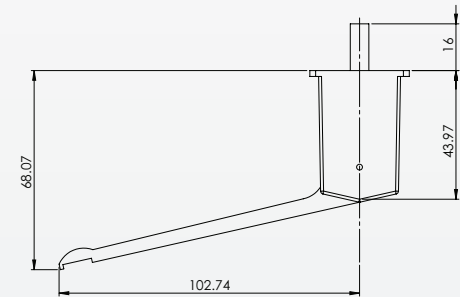

Features

- Paddle handle for use with deadlatches
- Suit 44mm thick doors
- Cam plug non-handed. Reversible in the field

Functionality

Designed to be ergonomically friendly and practical. Coming complete with cam plug enables the handles to be used in conjunction with the 524510 deadlatch range of locks.

Code	Description	For use with	Finish
524591	Paddle handle complete with cam plug pull to left	4510	SAA
524592	Paddle handle complete with cam plug push to left	4510	SAA
524597	Paddle handle complete with cam plug pull to right	4510	SAA
524598	Paddle handle complete with cam plug push to right	4510	SAA

Code	Description	For use with	Finish
5245601	Lever handle complete with cam plug (RH)	4510	SAA
5245602	Lever handle complete with cam plug (LH)	4510	SAA
HP4560-EXT-RH	Extended cam - RH		N/A
HP4560-EXT-LH	Extended cam - LH		N/A