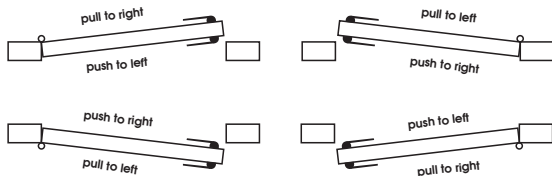

Features

- Paddle handle for use with deadlatches
- Suit 44mm thick doors
- Cam plug non-handed. Reversible in the field

Functionality

Designed to be ergonomically friendly and practical. Coming complete with cam plug enables the handles to be used in conjunction with the 524510 deadlatch range of locks.

Code	Description	For use with	Finish
524591	Paddle handle complete with cam plug pull to left	4510	SAA
524592	Paddle handle complete with cam plug push to left	4510	SAA
524597	Paddle handle complete with cam plug pull to right	4510	SAA
524598	Paddle handle complete with cam plug push to right	4510	SAA

Inside of Doorway

Outside of Doorway

Code	Description	For use with	Finish
5245601	Lever handle complete with cam plug (RH)	4510	SAA
5245602	Lever handle complete with cam plug (LH)	4510	SAA
HP4560-EXT-RH	Extended cam - RH		N/A
HP4560-EXT-LH	Extended cam - LH		N/A