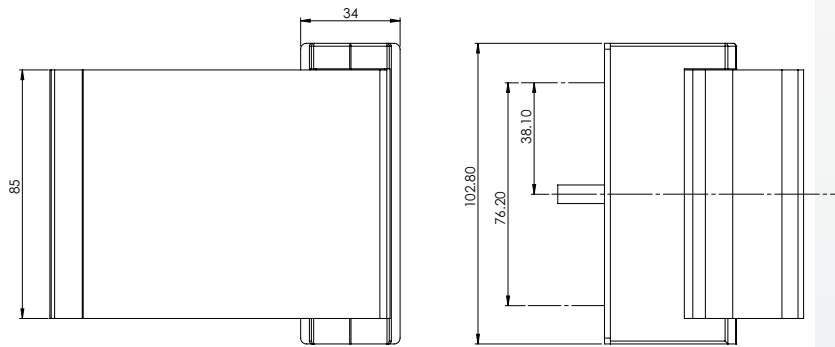

Features

- Paddle handle for use with deadlatches
- Suit 44mm thick doors
- Cam plug non-handed. Reversible in the field

Functionality

Designed to be ergonomically friendly and practical. Coming complete with cam plug enables the handles to be used in conjunction with the 524510 deadlatch range of locks.

Code	Description	For use with	Finish
524591	Paddle handle complete with cam plug pull to left	4510	SAA
524592	Paddle handle complete with cam plug push to left	4510	SAA
524597	Paddle handle complete with cam plug pull to right	4510	SAA
524598	Paddle handle complete with cam plug push to right	4510	SAA