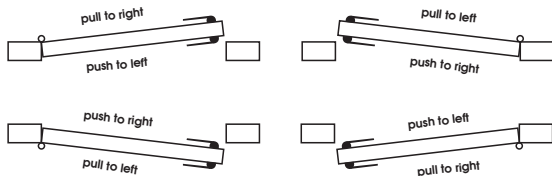

Features

- Paddle handle for use with deadlatches
- Suit 44mm thick doors
- Cam plug non-handed. Reversible in the field

Functionality

Designed to be ergonomically friendly and practical. Coming complete with cam plug enables the handles to be used in conjunction with the 524510 deadlatch range of locks.

| Code | Description | For use with | Finish |
|--------|--|--------------|--------|
| 524591 | Paddle handle complete with cam plug pull to left | 4510 | SAA |
| 524592 | Paddle handle complete with cam plug push to left | 4510 | SAA |
| 524597 | Paddle handle complete with cam plug pull to right | 4510 | SAA |
| 524598 | Paddle handle complete with cam plug push to right | 4510 | SAA |

Inside of Doorway

Outside of Doorway

| Code | Description | For use with | Finish |
|---------------|--|--------------|--------|
| 5245601 | Lever handle complete with cam plug (RH) | 4510 | SAA |
| 5245602 | Lever handle complete with cam plug (LH) | 4510 | SAA |
| HP4560-EXT-RH | Extended cam - RH | | N/A |
| HP4560-EXT-LH | Extended cam - LH | | N/A |