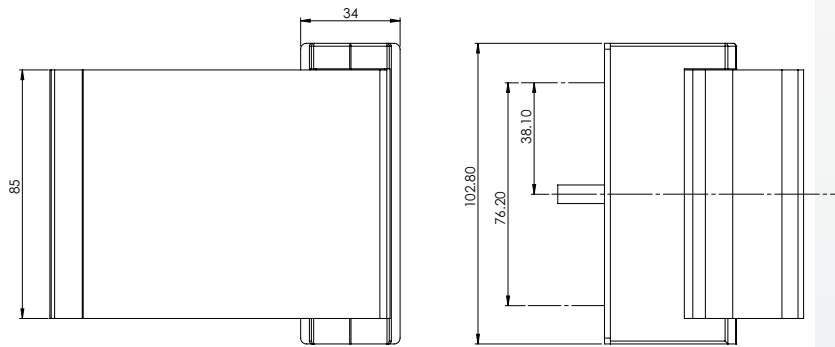

Features

- Paddle handle for use with deadlatches
- Suit 44mm thick doors
- Cam plug non-handed. Reversible in the field

Functionality

Designed to be ergonomically friendly and practical. Coming complete with cam plug enables the handles to be used in conjunction with the 524510 deadlatch range of locks.

| Code | Description | For use with | Finish |
|--------|--|--------------|--------|
| 524591 | Paddle handle complete with cam plug pull to left | 4510 | SAA |
| 524592 | Paddle handle complete with cam plug push to left | 4510 | SAA |
| 524597 | Paddle handle complete with cam plug pull to right | 4510 | SAA |
| 524598 | Paddle handle complete with cam plug push to right | 4510 | SAA |