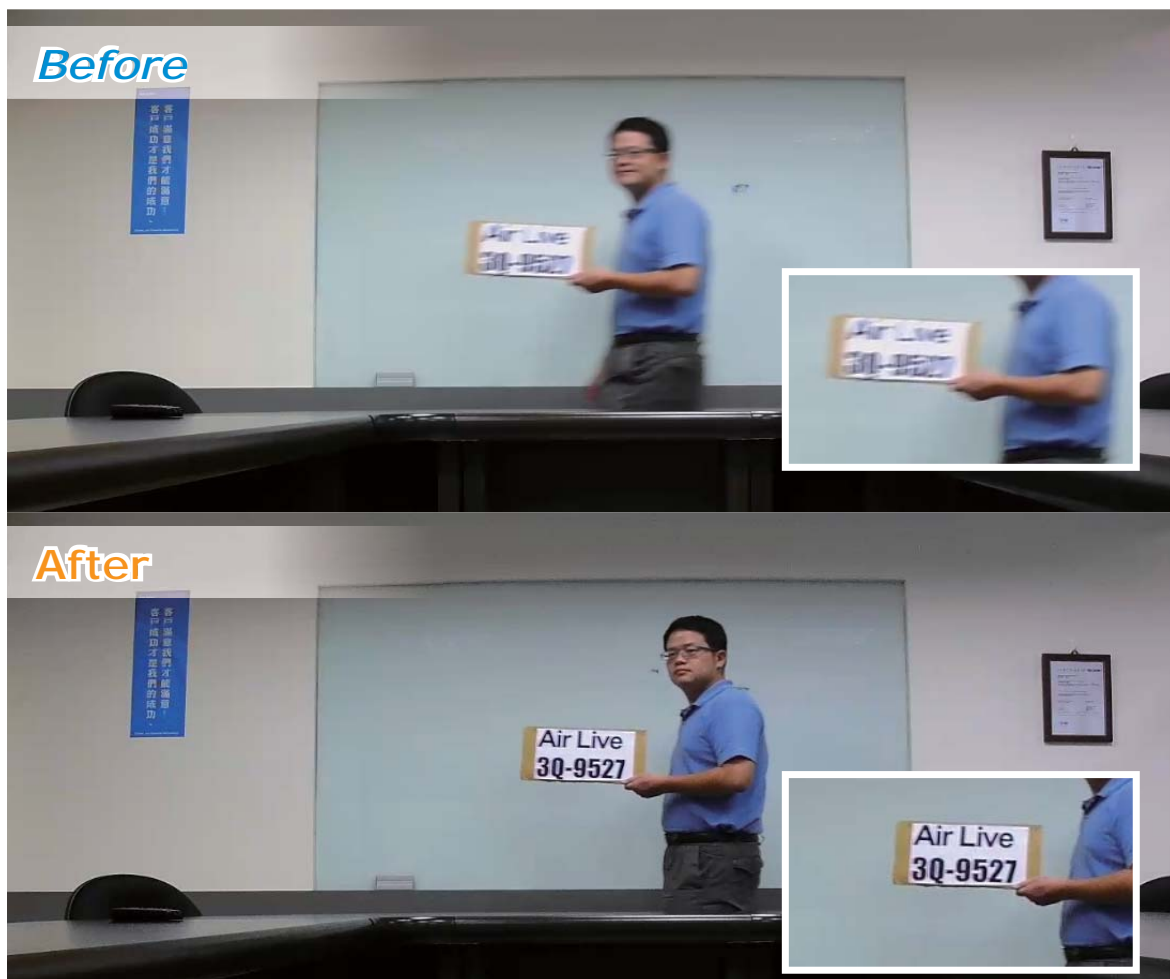

Two-Way audio and DIDO

With two-way audio feature, you have the ability to watch, hear and response remotely. Real-time over the Internet communication by simply using the Standard Microsoft IE browser. In order to speak all you need is microphone and speaker at local and speaker only at the remote viewing location. It also support with DIDO for external sensor and alarm.

Low Lux Sensor and Clear Motion Technology

The MD-720 provides bright and vivid colorful image due to its high quality low lux sensor. Its sensor is sensitive to light down to 0.2 Lux. But even the most beautiful image will be useless if it is not able to catch the details of moving objects. AirLive has developed the Clear Motion Technology to minimize the motion blur caused by moving objects. So you can have the details where you need it.

Support WDR

When strong back light is surrounding a subject, camera with wide dynamic range technology can adjust the intense backlight and dark area to balance the whole screen; therefore, user can recognize the details in the bright and dark area.