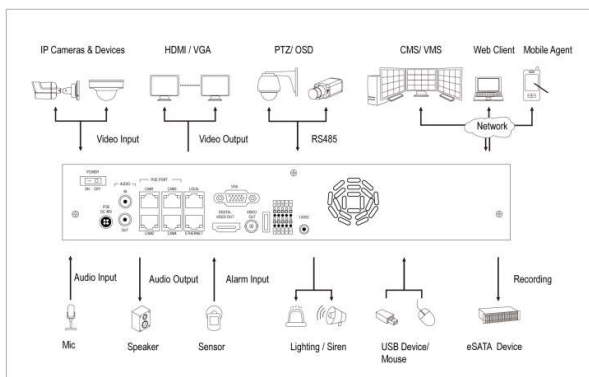

8CH Plug & Play POE Full HD NVR

AFM-VR08SP

Features

- Full HD real-time recording 8ch
- ONVIF Compatible & Auto IP Camera Detection
- Intelligent Dual (Main & Sub) Stream
- PoE Camera support (802.3 at PSE Embedded)
- Quadplex operation (Live / Record / Playback / Network)
- Panorama (Thumbnail) Search
- Simultaneous multiple client connection up to 8
- Remote viewers for Windows, web browser, iOS/Android
- Auto port forwarding supported by uPnP
- Web-based remote configuration
- Health monitoring : Temperature, Fan, HDD S.M.A.R.T
- Copy with AVI file, backup raw stream data(with the Embedded file player)
- P2P(Peer to Peer) camera connection supported by Internal HUB

System Connection

Specification

MODEL	AFM-VR08SP
System	
Operating System	Embedded LINUX
Max. HDD	3 x SATA HDD
Video& Audio	
Protocol	ONVIF
Video In	8 Ch (IP camera)
No. of PoE	4 Ch (802.3at/72W)
Video Out	HDMI, VGA, Composite
Display Speed	240fps@720p , 120 fps@1080p
Audio IN / Out	1ch / 1ch
Alarm Input / Out	4ch / 1ch
Recording	
Recording Speed	240fps@1080p
Recording Mode	Continuous Schedule, Sensor, Motion, Pre&Post Alarm
Playback	
Speed	240fps@720p , 120 fps@1080p
Channel	1 /4 ch split : Main stream, 9ch split : Substream
Search	Calendar search, Event search, Panorama search
Backup	USB /HDD, AVI, DVR format, RMS/Web viewer
Network	
LAN	Gigabit Ethernet (RJ45) - Fixed IP, DHCP & DDNS
Advanced Function	1) Live Monitoring, Playback and File Backup on Remote
	2) Multi client connection up to 8
	3) Remote monitoring by windows viewer, web, iphone/Android
Management	CMS & RMA(PocketViewer), Web (IE)
General	
System Recovery	Auto-Reboot and Journaling File System
Advanced Functions	1) Dual recording, Quadplex operation, AVI Backup
	2) HDD SMART Info
	3) Panoramic (Thumbnail) search
	4) Linear Digital zoom, Auto portforwarding, system Logging
Power	System (12V x 3A D/C) , PoE (DC48V/1.5A)
Operating Temperature	0~40 °C / 10~90% RH
Dimension (W x D x H)	370 x 302 x 60 (mm) / 1.5U
Certification	CE & FCC
System Recovery	Auto-Reboot and Journaling File System

*Specifications are subject to change without prior notice for improvement