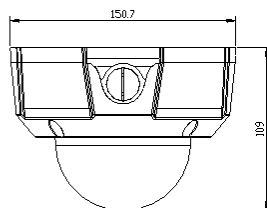

AFM-ITWVF-3MP-D

3Megapixel Outdoor Vari-focal IR Dome Camera

Key Features

- 1/3" 3 Megapixels Progressive Scan CMOS.
- H.265/ H.264 & MJPEG dual-stream compression.
- Max 25/30fps@2048*1520
- Digital /True WDR (>120db), 2D, 3D noise reduction, AWB, AGC, BLC.
- Multiple network monitoring: Web viewer, CMS, Smart phone.
- To switch Day/Night by video detection, IR detection and time.
- Support POE for easy installation and maintenance.
- Micro SD Card Slot (max 64GB).
- Support BNC Video Output, for easy maintenance.
- Two big LED lights, IR distance up to 20 meters.
- Varifocal lens 3-12mm
- 3-Axis Rotation.
- Support image rotation 90° or 270°.
- Support defogging.
- Support ONVIF2.4 above

Dimensions (Unit :mm)

Specifications

MODEL	AFM-ITWVF-3MP-D
Camera	
Image sensor	1/3" 3Megapixels Progressive Scan CMOS
Total Pixels	2048(H) x 1520(V) 3 Megapixel
S/N Ratio	More than 50dB
Min. Illumination	Color: 0.01 Lux@F1.2(ICR) , B/W: 0.001 Lux@F1.2(ICR)
IR Distance	20m
Day & Night	Auto, IR-cut filter
Lens	varifocal lens 3-12mm
Video	
Video compression	H.265MP, H.264 HP/MP/BP & MJPEG
Resolutions	2048*1520,1920*1080;1280x720; 640*480, 320*240
Frame rate	2048*1520,1920*1080;1280x720(1~25/30fps) 640*480, 320*240, (1~25/30fps)
Image Setting	Day & Night
	Auto White Balance
	Auto Exposure
	Privacy Mask
	WDR(Low/Middle/High) >120dB 3DNR(On/Off)
Alarm In/Out (Optional)	In: 1, Out: 1,
Network / System Integration	
Security	Password Protection, User access log, HTTPS encryption
Supported protocol	IPv4/ IPv6, RTSP/RTP/RTCP, TCP/UDP, HTTP, DHCP, DNS, FTP, DDNS, PPPoE, SMTP, STP, Multicast, ONVIF
Alarm events	File upload via ftp, E-mail, Notification via email, FTP and TCP
Integration	ONVIF 2.4
Physical	
Power Source	DC12V
Storage	Micro SD / SDHC card, 64GB maximally
Power Consumption	5W
Net Weight	1.2kg
Dimension	φ150.7mm ×109mm
General	
Operating Temperature	Temperature: -10°C~+60°C
Quantity of LED	2 pcs
Privacy mask	4 areas, adjustable