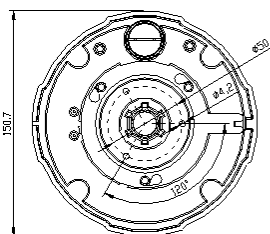

AFM-ITWVF-3MP-D

3Megapixel Outdoor Vari-focal IR Dome Camera

Key Features

- 1/3" 3 Megapixels Progressive Scan CMOS.
- H.265/ H.264 & MJPEG dual-stream compression.
- Max 25/30fps@2048*1520
- Digital /True WDR (>120db), 2D, 3D noise reduction, AWB, AGC, BLC.
- Multiple network monitoring: Web viewer, CMS, Smart phone.
- To switch Day/Night by video detection, IR detection and time.
- Support POE for easy installation and maintenance.
- Micro SD Card Slot (max 64GB).
- Support BNC Video Output, for easy maintenance.
- Two big LED lights, IR distance up to 20 meters.
- Varifocal lens 3-12mm
- 3-Axis Rotation.
- Support image rotation 90° or 270°.
- Support defogging.
- Support ONVIF2.4 above

Dimensions (Unit :mm)

Specifications

MODEL	AFM-ITWVF-3MP-D
Camera	
Image sensor	1/3" 3Megapixels Progressive Scan CMOS
Total Pixels	2048(H) x 1520(V) 3 Megapixel
S/N Ratio	More than 50dB
Min. Illumination	Color: 0.01 Lux@F1.2(ICR) , B/W: 0.001 Lux@F1.2(ICR)
IR Distance	20m
Day & Night	Auto, IR-cut filter
Lens	varifocal lens 3-12mm
Video	
Video compression	H.265MP, H.264 HP/MP/BP & MJPEG
Resolutions	2048*1520,1920*1080;1280x720; 640*480, 320*240
Frame rate	2048*1520,1920*1080;1280x720(1~25/30fps) 640*480, 320*240, (1~25/30fps)
Image Setting	Day & Night
	Auto White Balance
	Auto Exposure
	Privacy Mask
	WDR(Low/Middle/High) >120dB 3DNR(On/Off)
Alarm In/Out (Optional)	In: 1, Out: 1,
Network / System Integration	
Security	Password Protection, User access log, HTTPS encryption
Supported protocol	IPv4/ IPv6, RTSP/RTP/RTCP, TCP/UDP, HTTP, DHCP, DNS, FTP, DDNS, PPPoE, SMTP, STP, Multicast, ONVIF
Alarm events	File upload via ftp, E-mail, Notification via email, FTP and TCP
Integration	ONVIF 2.4
Physical	
Power Source	DC12V
Storage	Micro SD / SDHC card, 64GB maximally
Power Consumption	5W
Net Weight	1.2kg
Dimension	φ150.7mm ×109mm
General	
Operating Temperature	Temperature: -10°C~+60°C
Quantity of LED	2 pcs
Privacy mask	4 areas, adjustable