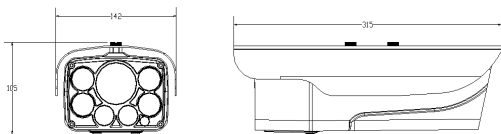

### Key Features

- 1/3" 3 Megapixels WDR CMOS sensor.
- H.265MP, H.264HP/MP/BP & MJPEG three-stream encoding.
- 30fps@2048\*1520 (NTSC), 25fps@1920x1080 (PAL)
- Optical WDR ≥120dB and Digital WDR >80dB, 2D, 3D noise reduction, AWB, AGC, BLC.
- Network monitoring: Web viewer, CMS, Smart phone.
- Built-in 6 IR LEDs. IR distance 70meters
- Lens options: Fixed Lens 6/8/12/16mm, or Varifocal Lens 2.8-12mm, or Varifocal Lens 7-22mm optional
- With Audio in/out and BNC output and RS485.
- 3G or 4G optional.
- Through-fog function
- Electronic anti-shake function.
- Micro SD Card Slot (max 64GB).
- IP66.
- ONVIF2.4.

### Dimensions (Unit :mm)

### Specifications

MODEL	AFM-ITWVF-3MP-B
<b>Camera</b>	
Image sensor	1/3" 3Megapixels Progressive Scan CMOS
Total Pixels	2048(H) x 1520(V) 3 Megapixel
S/N Ratio	More than 50dB
Min. Illumination	Color: 0.01 Lux@F1.2(ICR) , B/W: 0.001 Lux@F1.2(ICR)
IR Distance	70m
Day & Night	Auto, IR-cut filter
Lens	Fixed lens, varifocal lens or motor-drive auto focus zoom lens
<b>Video</b>	
Video compression	H.265MP, H.264 HP/MP/BP & MJPEG
Resolutions	2048*1520, 1920*1080; 1280x720; 640x480, 320x240
Frame rate	2048*1520, 1920*1080; 1280x720 (1~25/30fps) 640x480, 320x240, (1~25/30fps)
Image Setting	Day & Night
	Auto White Balance
	Auto Exposure
	Privacy Mask
	WDR(Low/Middle/High) >120dB 3DNR(On/Off)
Alarm In/Out (Optional)	In: 1, Out: 1,
<b>Network / System Integration</b>	
Security	Password Protection, User access log, HTTPS encryption
Supported protocol	IPv4/ IPv6, RTSP/RTP/RTCP, TCP/UDP, HTTP, DHCP, DNS, FTP, DDNS, PPPoE, SMTP, STP, Multicast, ONVIF
Alarm events Integration	File upload via ftp, E-mail, Notification via email, FTP and TCP ONVIF 2.4
<b>Physical</b>	
Power Source	DC12V
Storage	Micro SD / SDHC card, 64GB maximally
Power Consumption	12W
Net Weight	2.8kg
Dimension	315mm ×142mm ×105mm
<b>General</b>	
Operating Temperature	Temperature: -10°C~+60°C
Quantity of LED	6 pcs
Privacy mask	4 areas, adjustable