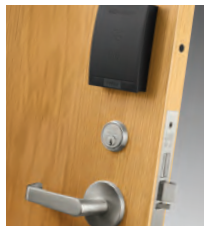

M100 eCylinder

medeco®

ASSA ABLOY

Wireless possibilities for online access control

ASSA ABLOY, the global leader in door opening solutions

Add access control in a flash

The Medeco M100 eCylinder with Aperio™ Technology offers an easy retrofit solution for mechanical door hardware. Add access control to any door in the time it takes to switch out a cylinder.

M100 Features & Benefits

- Retrofit lock design that works with most Mortise & Rim applications
- Aesthetically pleasing design
- Provides flexible access control and alarm notifications
- Minimal field configuration
- Integrated reader, monitoring and short range wireless radio simplifies installation and reduces material costs
- Real-time door locked status monitoring with integrated tamper, and low battery signals allow you to respond immediately to situations at the opening
- CR-2 battery provides an extremely long life with minimal impact to the environment
- Supports HID® 13.56 MHz iCLASS® contactless credentials (full authentication, all formats). Integrates easily with existing smart card credential systems

Other ASSA ABLOY Aperio Products

ADAMS RITE A100

HES K100

SARGENT IN100

SARGENT PR100

Aperio is supported globally by a growing list of access control systems.

Please contact your local ASSA ABLOY Door Security Solutions sales consultant for more information on integrating Aperio with your access control system.