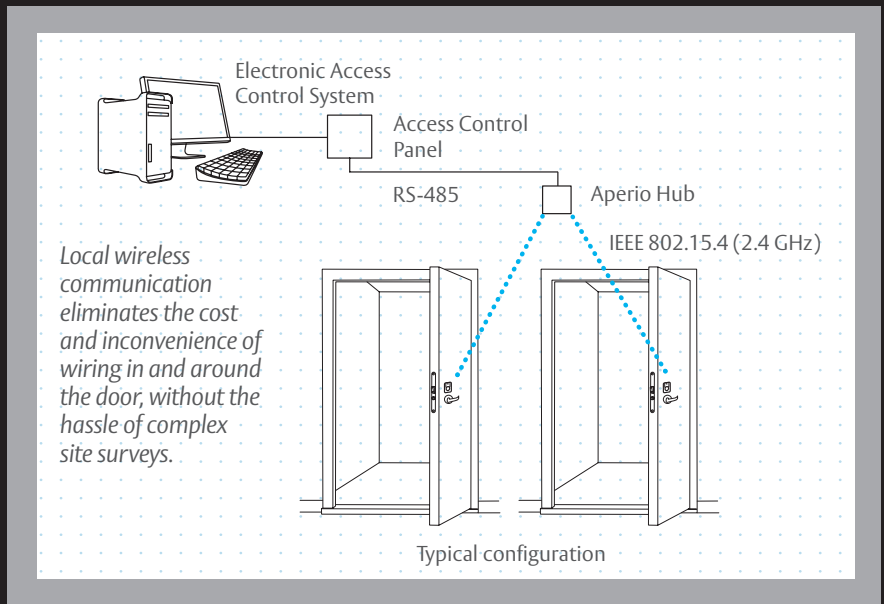

M100 eCylinder

medeco®

ASSA ABLOY

Wireless possibilities for online access control

ASSA ABLOY, the global leader in door opening solutions

Add access control in a flash

The Medeco M100 eCylinder with Aperio™ Technology offers an easy retrofit solution for mechanical door hardware. Add access control to any door in the time it takes to switch out a cylinder.

Local wireless communication between the M100 and an Aperio hub connects to the access control system, eliminating the cost and inconvenience of bringing wiring to the door.

Redefining wireless access control

M100 Features & Benefits

- Retrofit lock design that works with most Mortise & Rim applications
- Aesthetically pleasing design
- Provides flexible access control and alarm notifications
- Minimal field configuration
- Integrated reader, monitoring and short range wireless radio simplifies installation and reduces material costs
- Real-time door locked status monitoring with integrated tamper, and low battery signals allow you to respond immediately to situations at the opening
- CR-2 battery provides an extremely long life with minimal impact to the environment
- Supports HID® 13.56 MHz iCLASS® contactless credentials (full authentication, all formats). Integrates easily with existing smart card credential systems