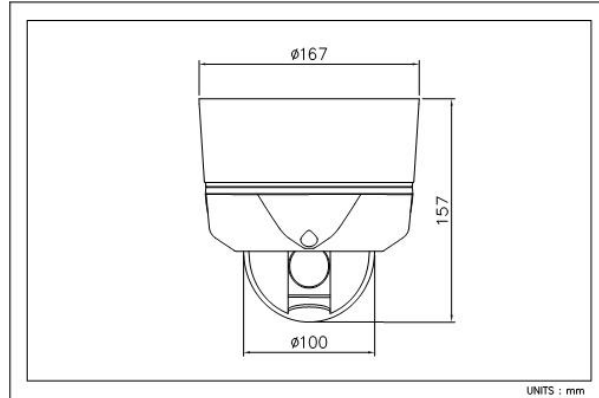

Smart Dome Camera, Day & Night, 10x
Zoom

DIMENSIONS

ACCESSORIES

ASTAD623WM
Wall bracket

ASTAD623CM
Ceiling Mount Adaptor

ASTAD623GN
Wall bracket

ASTAD623CA
Corner Mount Adaptor