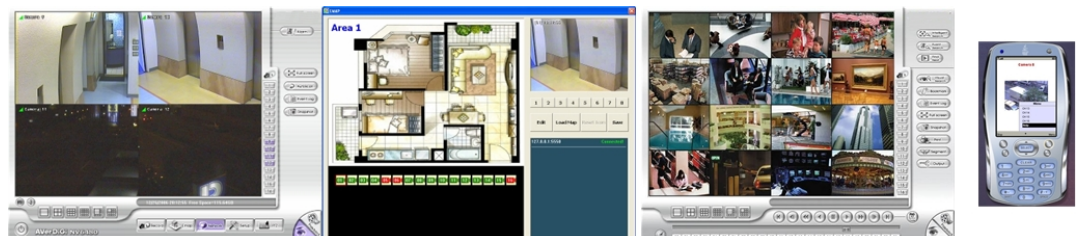

Screens

Design and specifications are subject to change without notice

Status 04/2008

AASSET SECURITY SA

153, rue Michel Carré
F-95100 Argenteuil

Tel: +33(0)1 30 76 30 30
Fax: +33(0)1 30 76 25 74

info@aasset-security.com
www.aasset-security.com