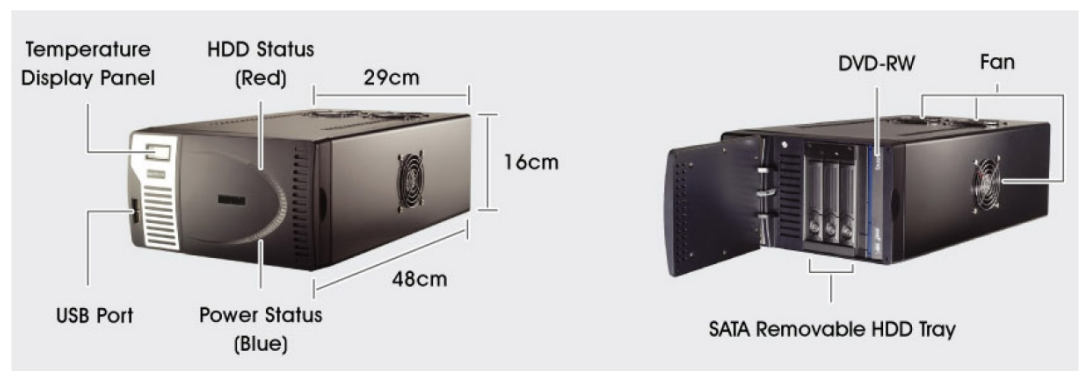

16-Ch PC based hybrid DVR

SPECIFICATIONS

Operating System	Windows XP Embedded in DOM
Basic Internal Storage	500 GB
Internal Storage Max. Expansion	750 GB x3
External Backup	USB HDD, USB Memory
Video Input(s)	16 CH Composite, BNC
Video Output(s)	1 VGA, 1 DVI-I, 1 BNC Spot
Video Compression	MPEG4 or H264 (NOT simultaneously)
Display Speed	100 fps
Recording Speed	100fps(CIF), 50fps(VGA), 20fps(D1)
Recording Resolution	720x576, 640x480, 320x240
Installed Client Software	Central Management System CM3000 which supports live alarm notification, connection of 1000 DVRs in advanced mode.
Time Setting	Setting by NTP Server local or internet
Serial Interface(s)	1 extensible RS-232 (access control, POS-systems, ATM, ptz/dome control)
Network	10/100/1000 Base-T
Supply Voltage	AC 220-240V/50Hz
Power Consumption	220 W
Weight	9.6 kg
Dimensions w*h*d	290 x 160 x 480 mm

DIMENSIONS

Design and specifications are subject to change without notice

Status 04/2008