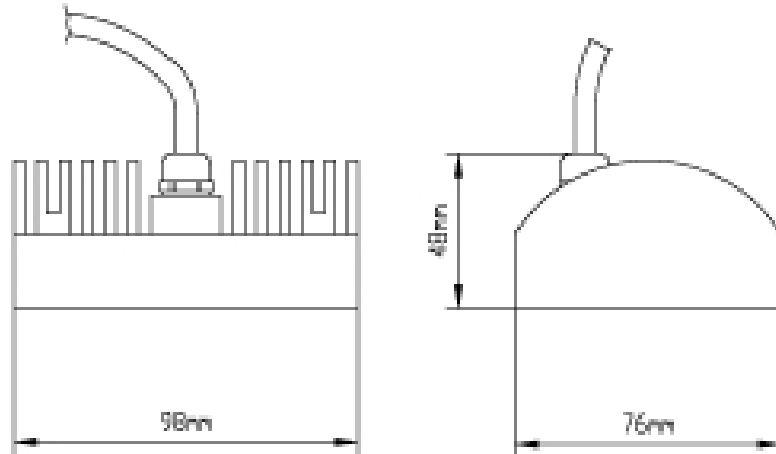

## SPECIFICATIONS

---

Optical Wavelength	940 nm
Max. IR Distance	13 m
Beam Angle	60x40°
IP Class	66
MTBF at 25° C	> 100,000 hours
Supply Voltage	12 VDC +6%, -6%
Power Consumption	7.5 W
Weight	0.51 kg
Dimensions w*h*d	98 x 76 x 48 mm

---

IR LED Illuminator

---

**DIMENSIONS**

---

---

**ACCESSORIES**

---