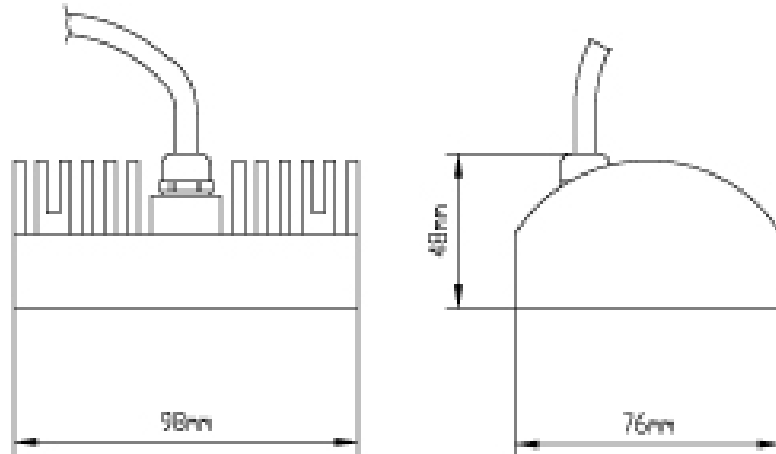

IR LED Illuminator

DIMENSIONS

ACCESSORIES

ASTST1
IR LED Illuminator wall bracket

ASTST2
IR LED Illuminator wall bracket

ASTST3
IR LED Illuminator wall bracket