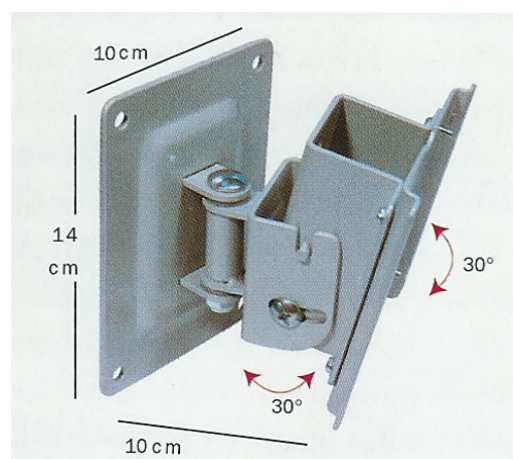

Monitor Bracket

FEATURES

- Wall bracket for LCD monitor
- Applies to LCD monitor VESA 75/100

SPECIFICATIONS

| | |
|------------------|--------------------|
| Load max. | 15 kg |
| Body material | Die cast aluminium |
| Colour | Silver |
| Dimensions w*h*d | 100 x 140 x 100 mm |

DIMENSIONS

Design and specifications are subject to change without notice

Status 03/2008