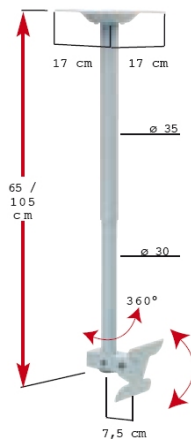

Monitor Bracket

FEATURES

- Ceiling mount bracket for LCD monitor
- Applies to LCD monitor VESA 75/100

SPECIFICATIONS

Load max.	15 kg
Body material	Steel
Colour	Silver
Dimensions w*h*d	Ø 34 x 65-105 mm

DIMENSIONS