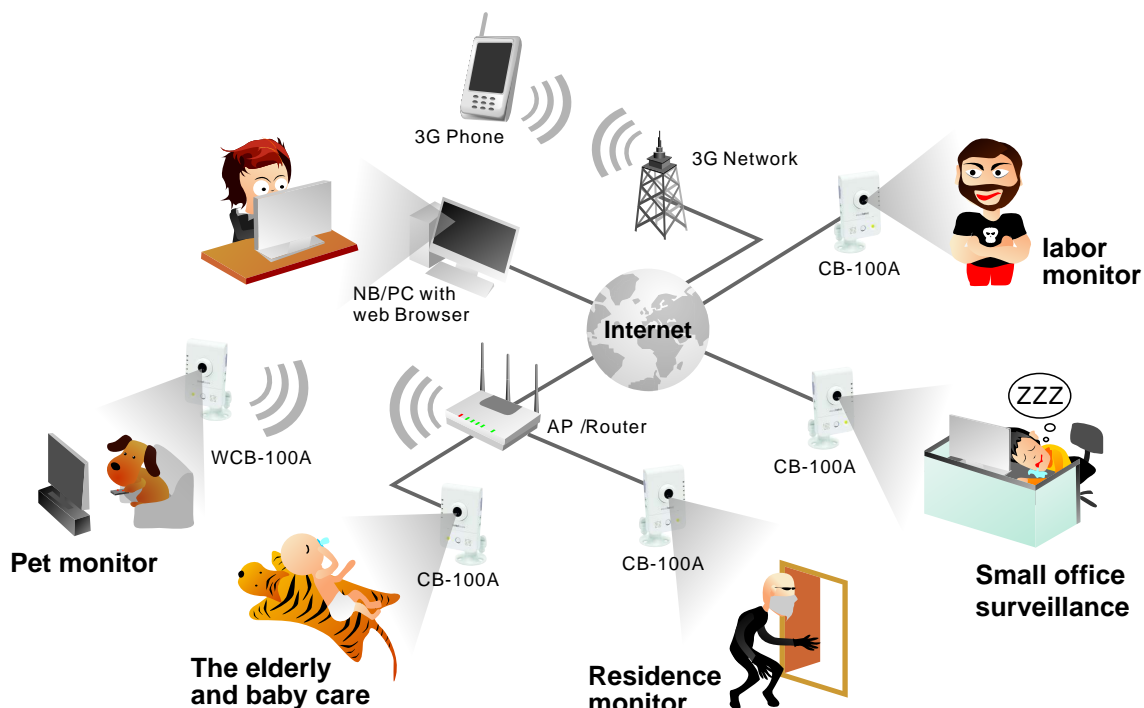

CB-100A Series

Product Name

Megapixel Cube Network Camera

Model Number

CB-100A

Ethernet, 2-way audio, PIR, Illumination LED

WCB-100A

Ethernet or WiFi, 2-way audio, PIR, Illumination LED

Hardware System

CPU: 500 MHz

Flash: 16M

RAM: 64M DDR

Image Sensor

Sensor Type : 1/4" Mega-Pixel CMOS Sensor

Sensor Resolution : 1280 x 800 pixel

Minimum Illumination

0 Lux (with LED), 1 Lux (without LED)

Lens

Lens Type : Board Lens

Focal Length: f= 3.74 mm

View Angle : H: 54.8°

V: 35.9°

F-number: F2.0

Video

Auto Exposure Control / Auto White Balance /

Auto Gain Control

Image Compression :

H.264 / MPEG4 / MJPEG

Max Image Resolution :

- 1280 x 800: 30fps

Audio

2-way audio

Built-in MIC/ Built-in Speaker

Network

Ethernet : one 10/100Mbps RJ-45

WiFi: 802.11 b/g/n (WCB-100A)

Supported Protocols : TCP/IP, UDP, ICMP, DHCP, NTP, DNS, DDNS, SMTP, FTP, HTTP, Samba, PPPoE, UPnP, Bonjour, RTP, RTSP, RTCP.

Interface & Buttons

Micro SD card slot

DC Power Connector

Ethernet Cable Connector

Privacy Button

Reset Button

Microphone

PIR sensor/ Speaker/ Illumination LED

LEDs

WCB-100A:

Power/ Connect/ Internet/ Privacy/ WPS

CB-100A:

Power/ Connect/ Internet/ Privacy/ Firmware upgrade

Power

Output : DC12V / 1 A (Power Supply)

Max Power consumption

8.25 w

Environment

Operating Temperature : 0°C ~ 50°C (32°F ~122°F)

Operating Humidity : 10% ~ 80%

Dimension

29 (L) X60 (W) X 95 (H) mm

Certification

FCC,CE

Warranty

Limited 2-year warranty

© Brickcom Technology Inc. All Rights Reserved. This document is for planning purposes only, and is not intended to modify or supplement any specifications or warranties relating to products of Brickcom Technology. Brickcom may make changes to specifications and descriptions at any time, without notice.

Brickcom Corporation Headquarters
Address: No.1 Jen Ai Rd, Hsinchu Industrial Park, Hukou, Hsinchu, Taiwan, R.O.C. 303
Tel: +886-3-5982022 Fax: +886-3-5982023
Mail: info@brickcom.com http://www.brickcom.com