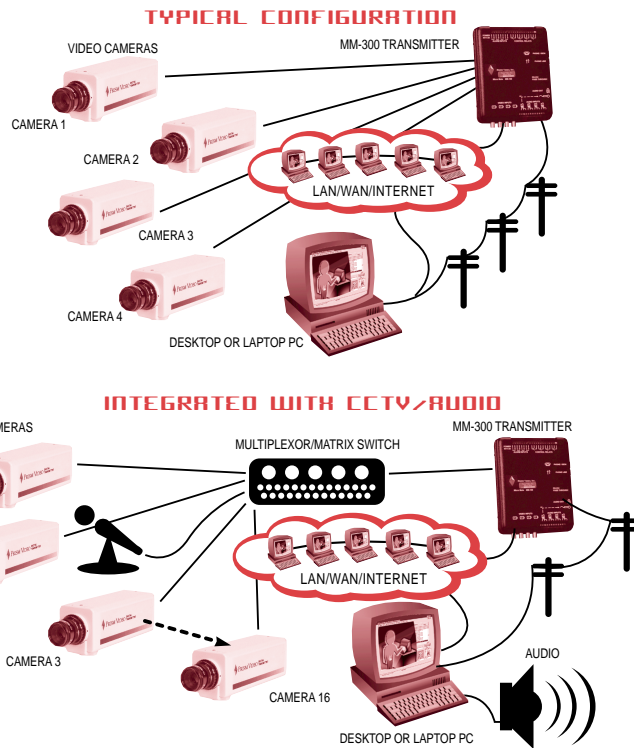

MM-300 Transmitter

Description

The Prism Video™ MM-300 transmitter, based on patented digital video compression technology (CODEC), transmits live motion video and audio over TCP/IP based networks, including LAN/WAN and the Internet. The MM-300 is ACCESS' most compact and lightweight video transmitter, yet it is equipped with standard built-in features that you would expect on transmitters many times the cost.

The MM-300 offers affordability and superior performance in a package weighing less than two pounds. It is wall-mountable with easy-to-install brackets and is ideal for use as a compact desk or tabletop unit.

Combine the MM-300 with Prism Video™ receiver software for unsurpassed remote video transmission performance in a small package.

Features

- ACCESS' patented Prism Video™ compression algorithm for increased performance
- Video inputs - 4 standard BNC connectors, for CCTV/NTSC/PAL sources
- Audio inputs - 4 sets of screw terminal connectors configurable for 2 or 3 conductor line levels
- Telephone connectors (PSTN) include RJ-11 and RJ-45
- Microphone connector - one 1/8" mini-microphone jack for connecting standard pre-amplified type microphones
- 4 alarm inputs which interface via four sets of two position screw terminals
- PRE-ALARM™ and POST-ALARM recording
- 4 relay outputs for remote on/off switching for controlling lights, doors, and activating other mechanical devices
- Prism Video™ 10/100 base-T network interface included
- 2 year manufacturer's parts and labor warranty includes depot repair service

Specifications

Dimensions	6.5" x 8.25" x 2"
Weight	1 lb. 7.1 oz.
Power	External 5 volt DC power supply (120 VAC input/5 VDC output transformer)

PRISM VIDEO™

Digital Video Products from

Corporate Headquarters:
3208 Commander Drive, Carrollton, Texas 75006
800.588.6080 / FAX: 972.407.9085
Fax On Demand: 800.869.2079
www.accessinc.com