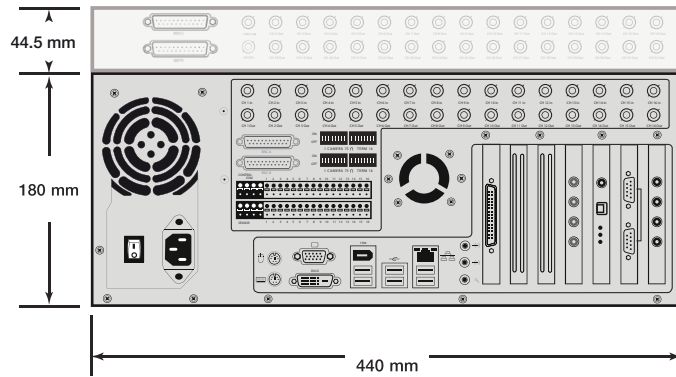

Fusion IV DVR Series

SYSTEM DIMENSIONS

Front View

Back View

Side View

Top View
Keep Clear
(CPU EXHAUST FAN)