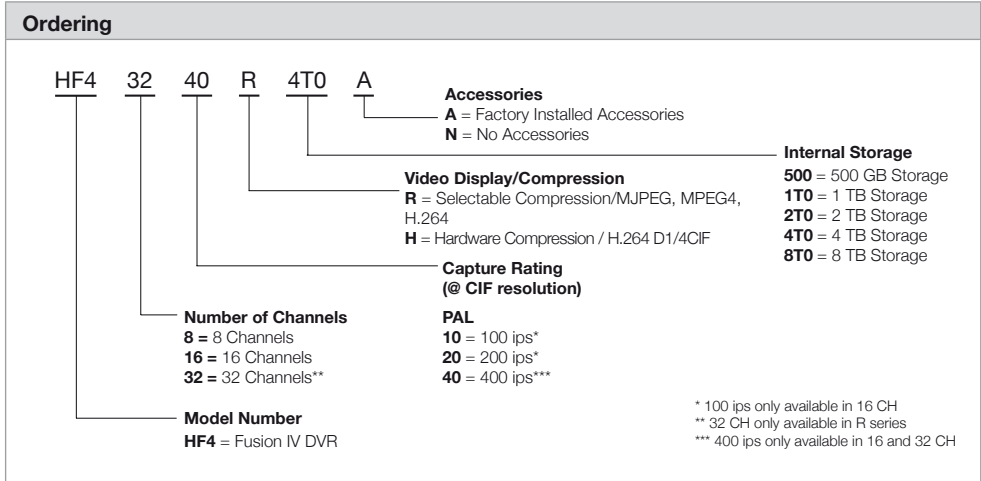

Fusion IV DVR Series

Note: Honeywell reserves the right, without notification, to make changes in product design or specifications.

For additional information,
please visit www.honeywell.com/security/uk

Honeywell Security Group

Honeywell Systems Group
Aston Fields Road
Whitehouse Industrial Estate
Runcorn
Cheshire
WA7 3DL
Tel: 08448 000 235
www.honeywell.com

HVS-FIVDVR-01-UK(1209)DS-C
December 2009
© 2009 Honeywell International Inc.