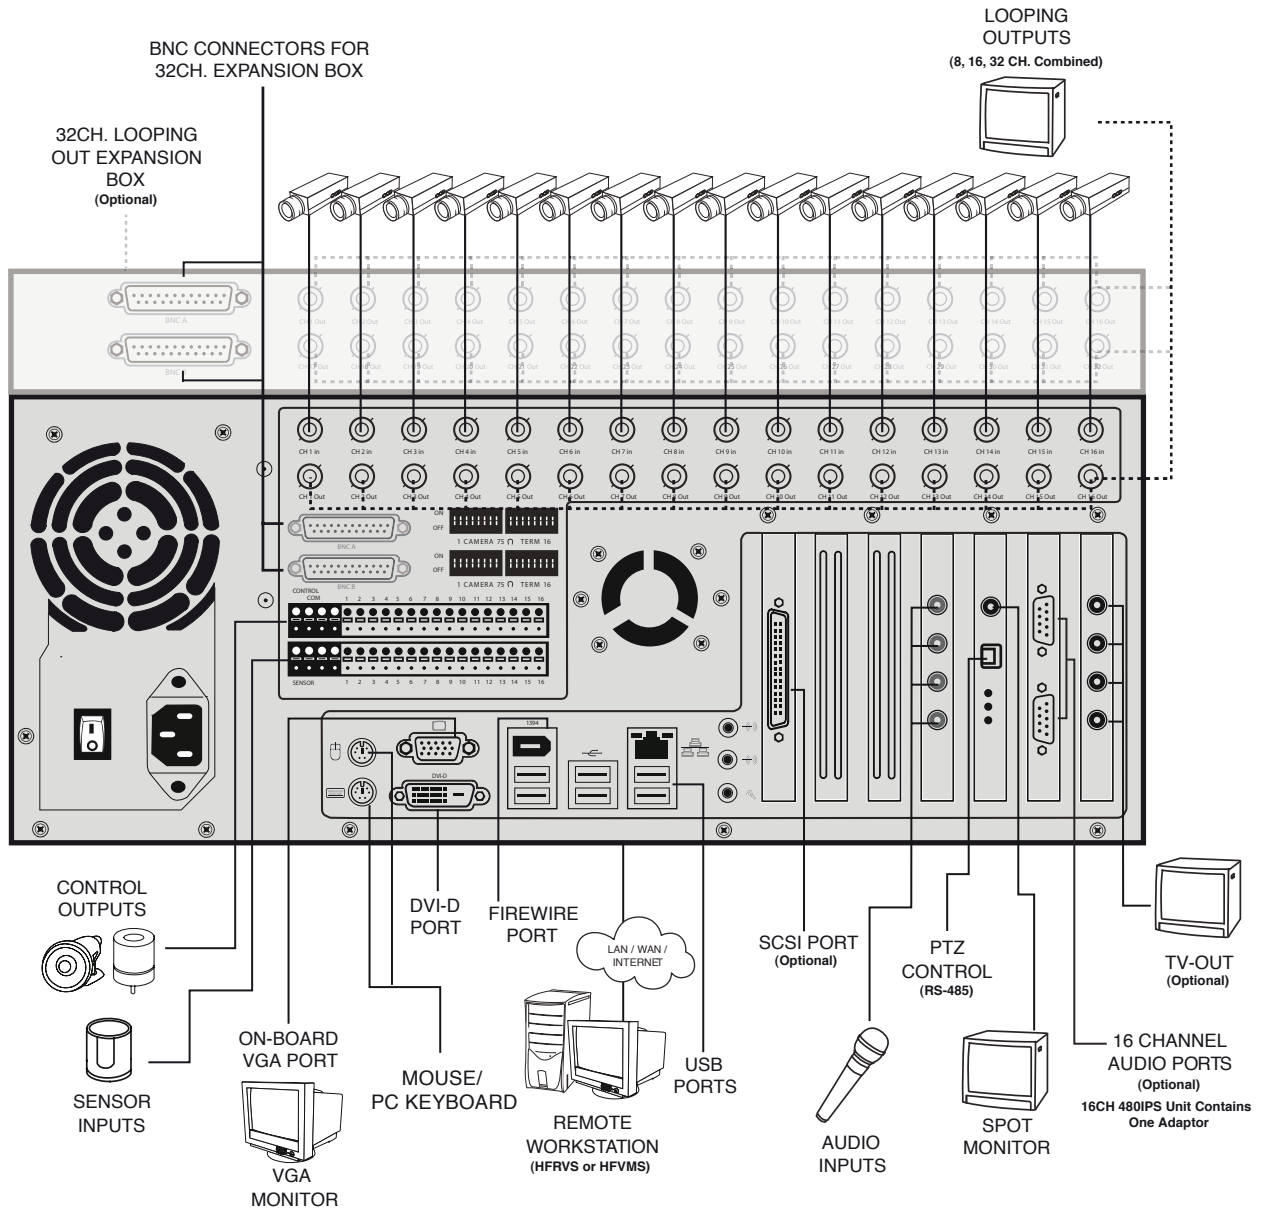

Fusion IV DVR Series

SYSTEM DIAGRAM