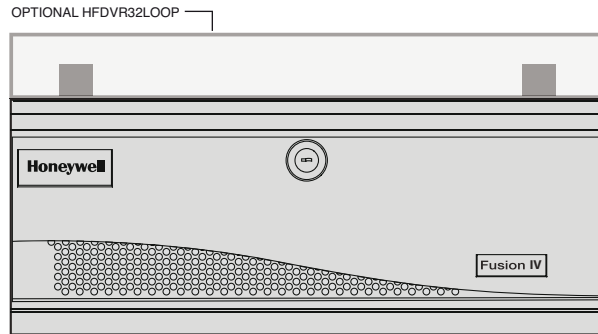

Fusion IV DVR Series

SYSTEM DIMENSIONS

Front View