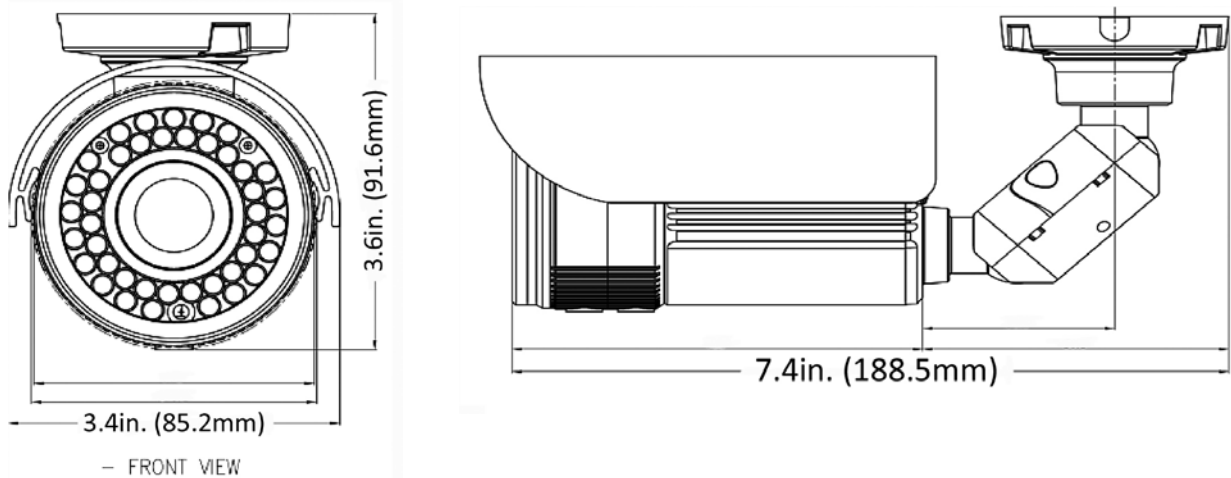

Mechanical and Electrical

Construction:	Diecast aluminum		
Mounting:	Mounting bracket for wall or ceiling mounting		
Dimensions:	3.4 in. (85.2 mm) (Diam) x 3.6 in. (91.6 mm) (H), 7.4 in. (188.5 mm) (Length)		
Weight:	1.6 lb (0.74 kg)		
Input Power:	12 VDC, 24 VAC, PoE (IEEE 802.3af Class 0)		
Current (MFZ Off/On/IR On):	12 VDC: 413mA/628mA/819mA; 24 VAC: 347mA/483mA/672mA; PoE: Class 0	12 VDC: 439A/654mA/935mA; 24 VAC: 410mA/546mA/725mA; PoE: Class 0	12 VDC: 469A/692mA/954mA; 24 VAC: 431mA/557mA/777mA; PoE: Class 0
Power Consumption (without heater):	12 VDC: 3.74 W; 24 VAC: 4.1 W; PoE: 3.7 W	12 VDC: 4.33 W; 24 VAC: 4.2 W; PoE: 4.17 W	12 VDC: 4.95 W; 24 VAC: 4.8 W; PoE: 4.64 W

Dimensional Drawing

Resolution	Description	Model Number
SD resolution (0.3 megapixel)	3.3 - 12 mm autoiris varifocal lens	V960B-IR312
720p resolution (1.3 megapixel)	3.3 - 12 mm remote zoom and focus	V961B-IR312M
1080p resolution (2 megapixel)	3.3 - 12 mm remote zoom and focus	V962B-IR312M
1080p resolution (2 megapixel)	9 - 22 mm remote zoom and focus	V962B-IR922M