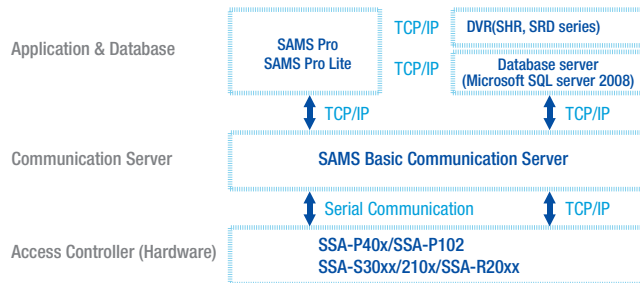

Samsung DVR and Access Control integration using SAMS PRO software

Easy integration with powerful benefits

Samsung Access Management Software (SAMS)

SAMS offers powerful, easy-to-use, IT-friendly, integrated security management under the familiar Microsoft Windows® operating environment. It is a complete end-to-end solution for today's most commonly deployed physical security applications; providing real-time monitoring, command and control, automation, database administration and report management in a single unified system. Ideally suited for any sized organisation seeking to self-monitor and manage security operations over their IT network infrastructure, SAMS is capable of seamlessly integrating access control, photo identification and credentialing, digital video surveillance, alarm monitoring, and intrusion detection devices.

Choosing the right package

SAMS is available in BASIC and PRO versions, with the PRO version able to benefit from video integration. Each version is also available as Server and Lite software. The Lite variant allows users access to day-to-day administration, such as adding/removing cards and generating reports, the server version allows full system configuration such as the ability to add controllers and other hardware.

Samsung Access Management Software

Simple set-up and graphical map display

Set-up couldn't be simpler. SAMS PRO can automatically search your Local Area Network (LAN) for connected Samsung SRD series DVR's and, once added, can communicate with cameras attached to the DVRs. At the heart of the control system sits a graphical map which allows camera and door locations to be highlighted with drag-and-drop icons making it quick and easy to create a very clear situational overview of the entire site.