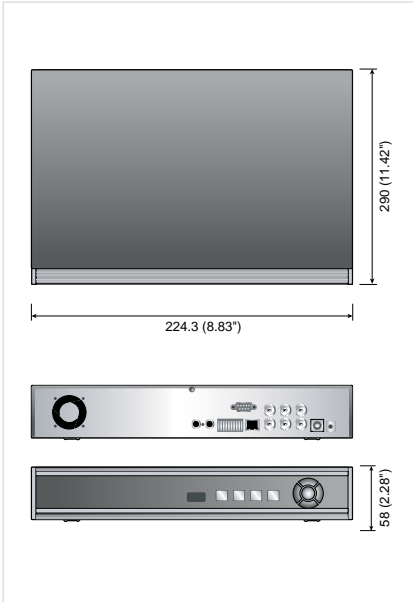

Dimensions

Unit : mm (inch)

The Eco mark represents Samsung Techwin's will to create environment-friendly products, and indicates that the product satisfies the EU RoHS Directive.

Design and specifications are subject to change without notice.

SAMSUNG TECHWIN CO., LTD.

701, Sampyeong-dong, Bundang-gu, Seongnam-si, Gyeonggi-do Korea 463-400
Tel : +82-70-7147-8741-8749, 8752-8760 Fax : +82-31-8018-3745
www.samsungsecurity.com www.samsungcctv.com

■ DISTRIBUTED BY