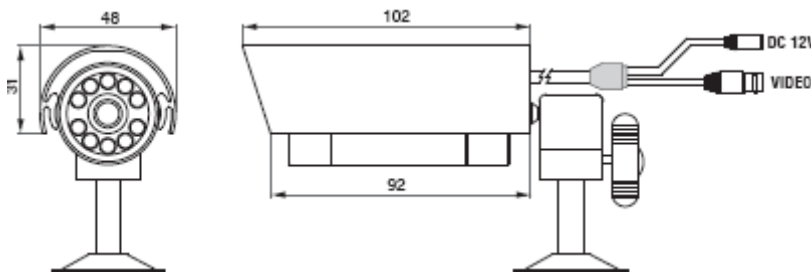

Specifications

Type	Nighthawk 160
Type	Colour/Mono (electronic)
CCD Sensor	1/3" Super HAD
Video output	1 Vpp, 75 , PAL
Horizontal resolution	380 TV-lines
Total/Effective number of pixels	320000/290000
Minimum illumination, Colour	0.3 lux
Lens	6 mm
Horizontal Angle of View	60°
S/N Ratio	>48 dB
Electronic shutter	1/50-1/100000
Video synchronisation	Internal
Gain	Auto (AGC)
BLC – Backlight Compensation	-
White Balance	Auto
IR illumination w/ CDS sensor	9 pcs. LED, 850 nm, range app. 5 meters
Power supply	
Voltage	12 VDC (10-14 VDC)
Power consumption	<200 mA
Environment	
Operating temperature	-10 to +50°C
Protection	IP67 (outdoor)

Without sunshield:

With sunshield:

Wall Bracket:

ernitec

THE ONE TO WATCH

Denmark Head Office

Ernitec A/S
Hørkær 24
2730 Herlev
Denmark
Phone: +45 44 50 33 00
Fax: +45 44 50 33 33
ernitec@ernitec.dk
www.ernitec.com

French Branch Office

Ernitec France SARL
N° 29 Parc Club du
Millenaire
1025 Rue Henri Becquerel
34036 Montpellier cedex 1
France
Phone: 04 67 15 10 15
Fax: 04 67 64 01 81
ernitec@ernitec.fr
www.ernitec.com

German Branch Office

Ernitec GmbH
Stormarnring 28
22145 Stapelfeld
Germany
Phone: 040 67 56 25 0
Fax: 040 67 56 25 25
ernitec@aol.com
www.ernitec.com

UK Branch Office

Ernitec UK
Columbia House
Columbia Drive
Worthing
West Sussex BN13 3HD
England
Phone: 01903 26 31 25
Fax: 01903 26 31 26
sally@ernitec.co.uk
www.ernitec.com

Middle East Office

Ernitec ME
Hamra - Makdesi Street
Younis Center - 5th floor
Office no. 503
P.O.Box: 113/5721
Beirut
Lebanon
Phone: +961 1 751 796
Fax: +961 1 751 795
malek_kabrit@ernitecme.com
www.ernitecme.com