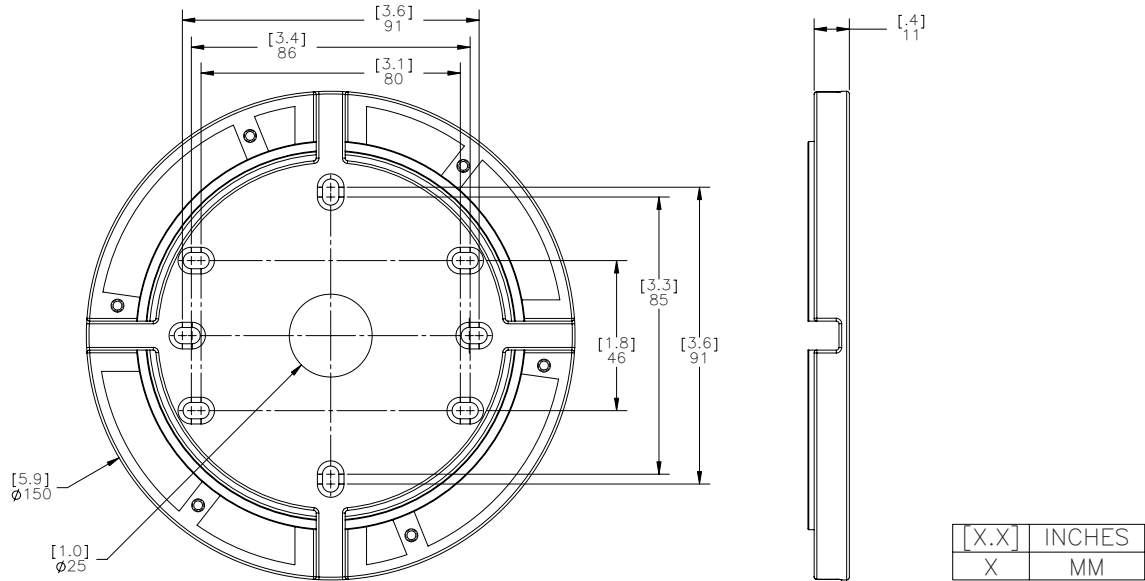

### Indoor Electrical Box Mounting Plate

- Mounts to various electrical boxes
- Allows mounting with side cable access