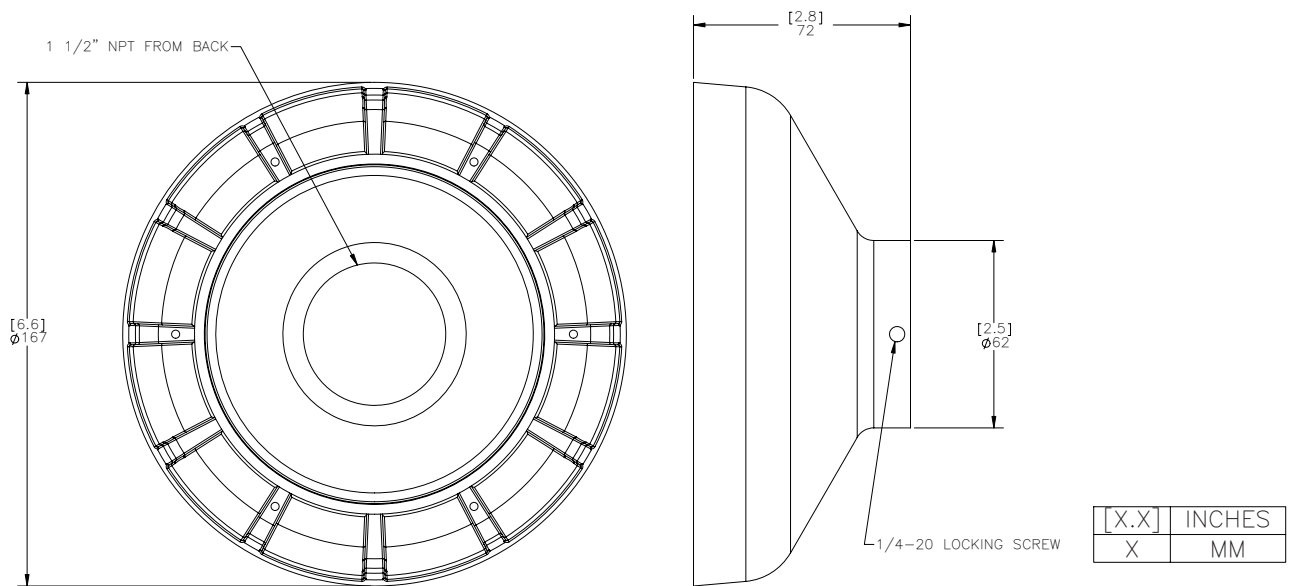

Specifications subject to change without notice. V1.1
©2009 Avigilon Corporation. All rights reserved.