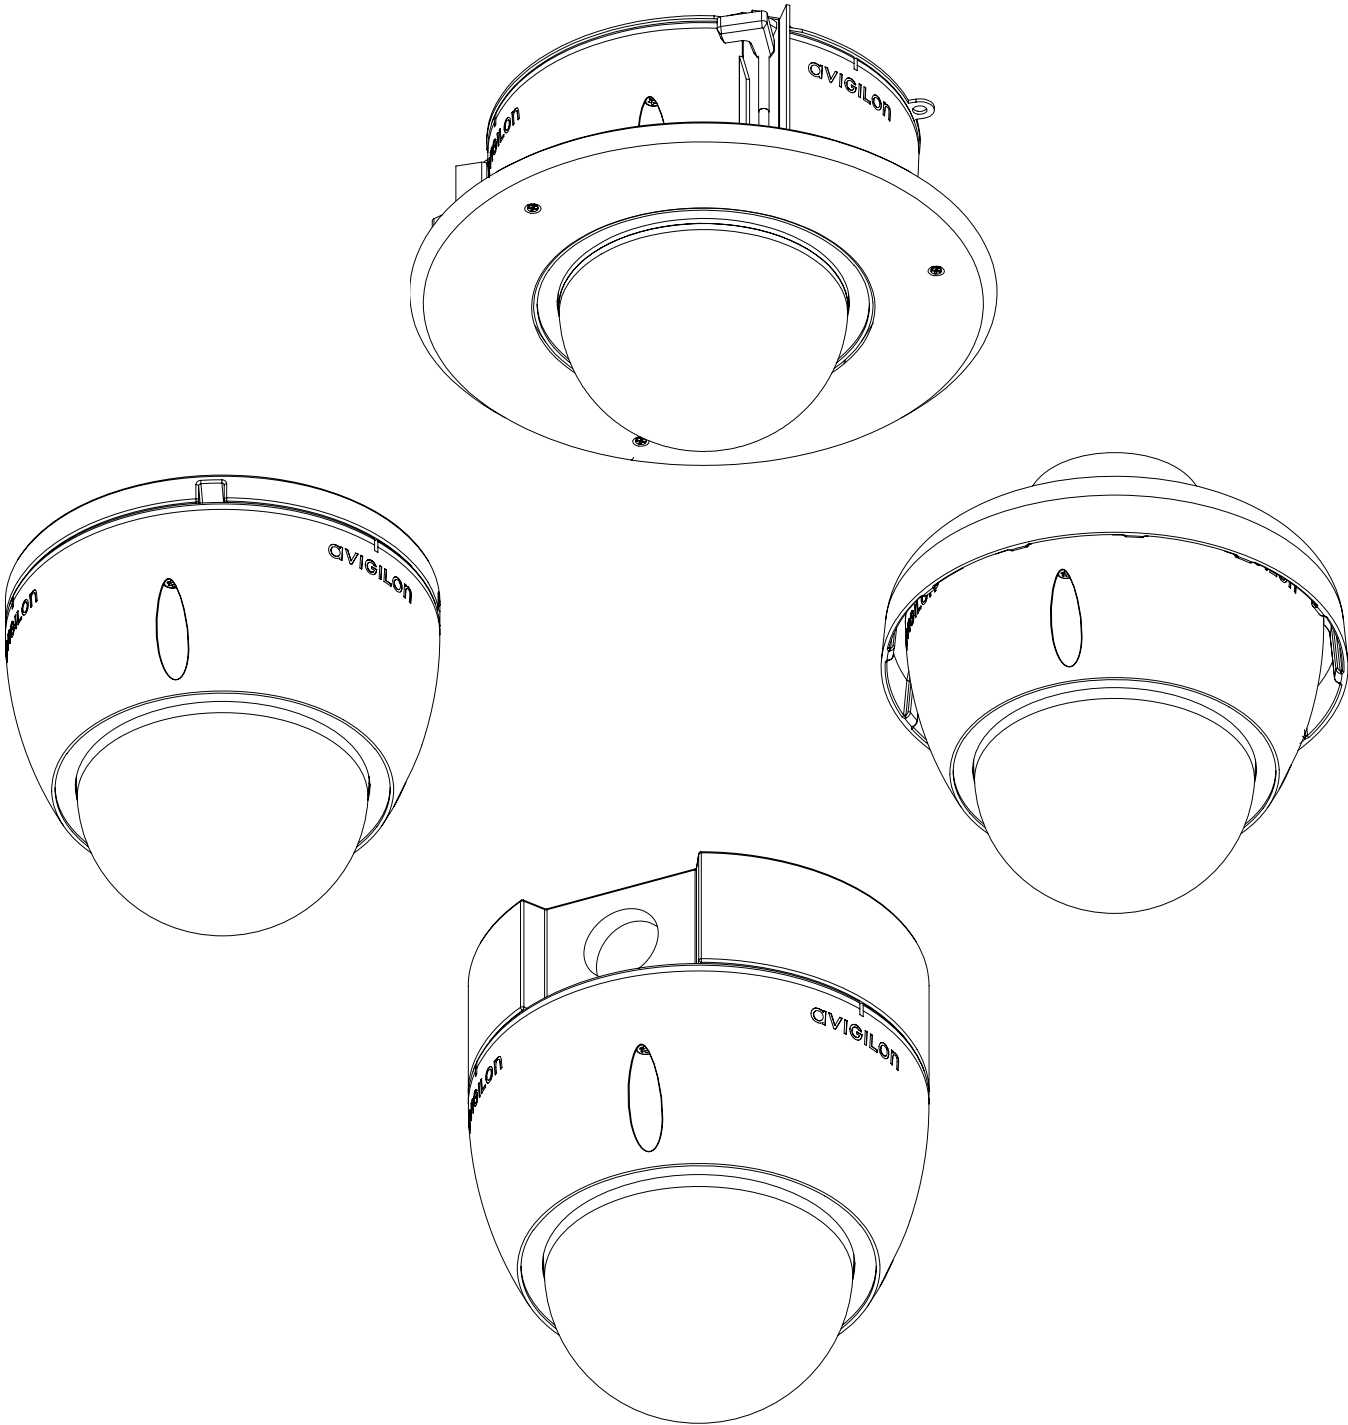

# High Definition IP Dome Camera Mounts

# Indoor Mounts

### Indoor Electrical Box Mounting Plate

- Mounts to various electrical boxes
- Allows mounting with side cable access

### Indoor/Outdoor Mounting Base

- Creates outdoor seal with dome that meets IP66 standards
- Allows for side or rear 3/4" conduit connection
- Mounts to round electrical boxes