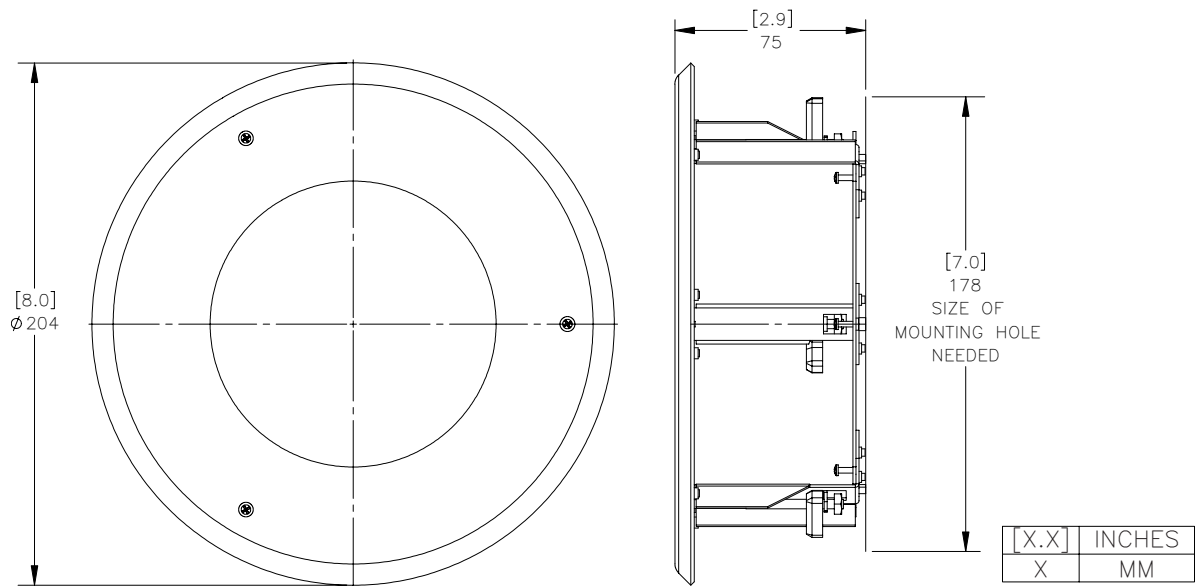

DOME-IND-CEL

Indoor In-Ceiling Mount

- Allows mounting in-ceiling with low profile