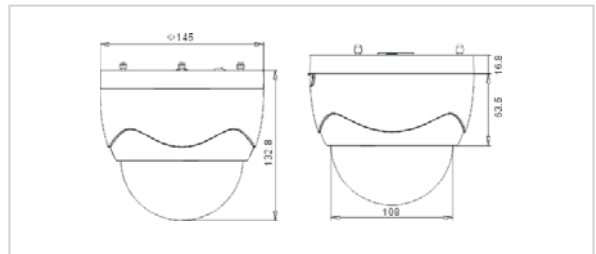

Unit: mm

Specifications

		DS-2CD702PF(NF) -E	DS-2CD712PF(NF) -E	DS-2CD792PF(NF) -E
Camera	Image Sensor	1/3 inch SONY Super HAD CCD		
	Effective Pixels	PAL: 500 (H) × 582 (V) NTSC: 510 (H) × 492 (V)	PAL: 752 (H) × 582 (V) NTSC: 768 (H) × 494 (V)	PAL: 752 (H) × 582 (V) NTSC: 768 (H) × 494 (V)
	Signal System	PAL / NTSC		
	Min. Illumination	0.1Lux @ F1.2		
	Electronic Shutter Speed	1/50 (1/60)s ~ 1/100,000s		
	Day&Night	Electronic		
	Lens	3.5 ~ 9mm @ F1.2 / Φ14 / Fixed Iris lens		
	S/N Ratio	More than 48dB		
Compression Standard	Video Output	420 TVL, 1Vpp Composite Output (75Ω / BNC)	480TVL, 1Vpp Composite Output (75Ω / BNC)	540TVL, 1Vpp Composite Output (75Ω / BNC)
	Video Compression	H.264 or MPEG-4		
	Video Bit Rate	32 K ~ 2M, adjustable (8Mbps maximum)		
Image	Audio Compression	OggVorbis		
	Image Resolution	PAL: 704 × 576, 528 × 384, 704 × 288, 352 × 288, 176 × 144 NTSC: 704 × 480, 528 × 320, 704 × 240, 352 × 240, 176 × 120		
Functions	Frame Rate	25 fps (704 × 576), 30fps (704 × 480)		
	Motion Detection	Support		
	Dual Stream	Support		
	SD Card Local Recording	Support		
	Heartbeat	Support		
	Password Protection	Support		
	Protocols	TCP / IP, HTTP, DHCP, DNS, RTP / RTCP, PPPoE (FTP,SMTP,NTP,SNMP addible)		
Interface	Adjustment Range	355° Pan; 90° Tilt		
	Audio Input	1channel (2.0 ~ 2.4Vp-p, 1kΩ)		
	Audio Output	1 channel (Line level, 600Ω)		
	Communication	1 RJ45 10M / 100M self-adaptive Ethernet port and 1 RS-485 interface		
	Alarm Input	1 channel signal input		
General	Alarm Output	1 channel relay output		
	Power Supply	12VDC, ±10%, (-E) series support PoE (Power over Ethernet)		
	Power Consumption	4W MAX		
	Working Temperature	-10°C ~ 60°C		
	Dimensions	Φ145 × 132.8 (Φ5.75" × 5.26")		
	Weight	900g (1.98lbs)		