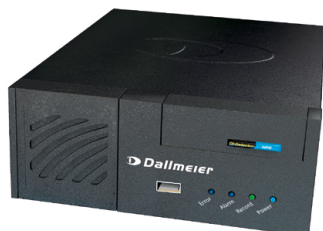

## DI-Detector NPR multi-channel

### Multi-channel analysis system for recognition and evaluation of number plates

#### Features:

- Hard disk: 250 GB (standard)
- Output: 5 relay contacts
- Input: 4 floating contacts
- 2 or 4-channel evaluation
- Interfaces: VGA, LAN, USB 2.0
- Permanent reading of the data in the video signal, optional qualifiable with external trigger signal
- Comparison of the read data with integrated MySQL database
- Parking space administration + time control
- Incl. a specially adapted IR camera (alternatively for reading distances of app. 5-6, 7-10, 11-13 or 14-19m) with IR lens, IR-LED lamp, camera housing with special filter disk for daylight, wall arm and power supply unit with terminal box