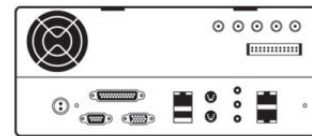

DI-Detector NPR multi-channel

Specifications

Standard version	NPR 2-channel or NPR 4-channel, with NPR 2-channel 2 overview cameras possible
Expansion options	NPR 2-channel or NPR 4-channel, crosslinking of several systems on request
Camera/video outputs	Up to max. 4 cameras, CVBS/1 Vpp at 75 ohm (analysis and overview)
Analysis rate	Max. 25 fields/sec./channel
Hard disk	1x 3.5 inch 250 GB
Analysis	Permanent data reading in video signal, optional with external trigger signal qualifiable
Password protection	Protected access on different operation levels
User interface	Web-Browser (Mozilla recommended)
Readable number plates	Configuration, viewer, list definition and data bank inquiry with different filter possibilities Germany, France, Great Britain, Greece, Hungary, Ireland, Italy, Netherlands, Austria, Poland, Portugal, Spain, Switzerland, Turkey, (further like Scandinavia, Baltic countries, etc. on request)
Data base	Local or DI Cape Server
Data base playback	- Camera number, date, time, country code, recognized number plate, recognition probability Result of list comparison, link to picture, extracted number plate picture - With additional overview camera also overview picture (with picture data storage in databank on hard disk only app. 50 KB/record) - Picture data storage locally on hard disk - Appr. 100,000 records per analysis channel are kept in databank according to FIFO principle
Backup	Backup of complete system/database
Remote access	LAN, WEB Browser
Actions after reading	- Entry in databank, up to 5 HW contacts (traffic lights, barrier, door contacts, ...) audio signal (OnBoard buzzer); communication with other external Dallmeier products via DaVid protocol, accessing Dallmeier recorders for recording video sequences, PGuard alerts and XML.out data journal via network for superior applications
Languages	German, English, French

Interfaces

LAN	1x Ethernet (10 / 100MBit), RJ45; (2 connections de-activated)
Contact IN	4x
Contact OUT	5x configurable relay contacts (500mA, 24V)
Serial	1x DSUB 9-pole (but not used)
Parallel	1x DSUB 25-pole (but not used)
USB	3x USB 2.0
VGA	1x DSUB 25-pole for VGA monitor
PS/2	2x mouse/keyboard

Other hardware details