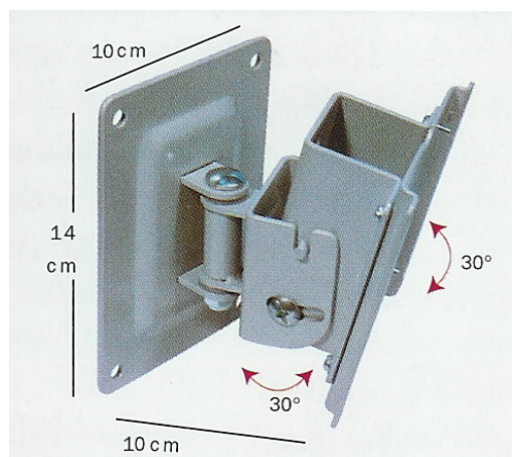

Monitor Bracket

FEATURES

- Wall bracket for LCD monitor
- Applies to LCD monitor VESA 75/100

SPECIFICATIONS

Load max.	15 kg
Body material	Die cast aluminium
Colour	Silver
Dimensions w*h*d	100 x 140 x 100 mm

DIMENSIONS

Design and specifications are subject to change without notice

Status 03/2008