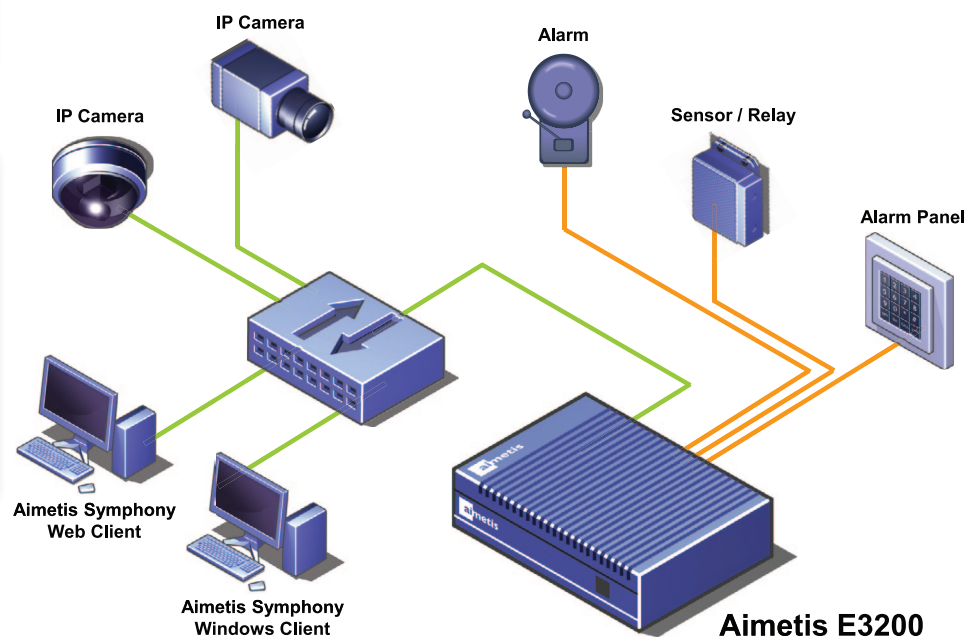

Aimetis E3200 Series™ Physical Security Appliance combines a purpose-built hardware appliance with Aimetis Symphony™ video management & analytics software, creating a high performance intelligent video surveillance platform for installations under 16 cameras. Its robust fanless design and flexible installation options makes the E3200 Series an ideal solution for space constrained environments such as small footprint retailers, gas stations and harsh environments.

Key Features:

- Small hardware footprint
- No software installation or activation
- Integrated I/O
- Wall mount options
- Analytics ready

Analytics and On-Demand Reporting options include:

- People Counting
- Heat Map
- Items Left Behind or Removed
- Camera Tampering
- Advanced Event Based Search

Quick and Simple Installation

Similar to a DVR, the Aimetis E3200 requires no hard drive or software installation. And with no software activation required, the first camera is being recorded within minutes of unpacking the box.

Flexible for Future Needs

Powered by Aimetis Symphony™, adding cameras is as easy as adding camera licenses. For more advanced functionality such as access control integration or video analytics, upgrading licenses without changing software or hardware is all that is required. With support for over 30 camera manufacturers, the E3200 provides unparalleled flexibility in camera selection.